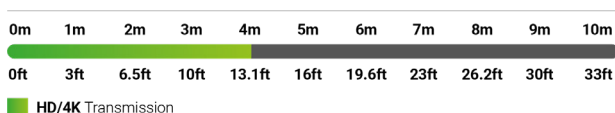

Optical HDMI Cable Performance Guide