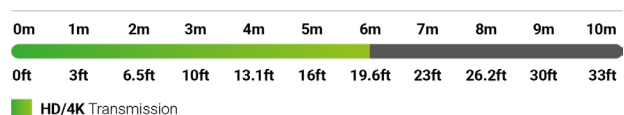

Optical HDMI Cable Performance Guide