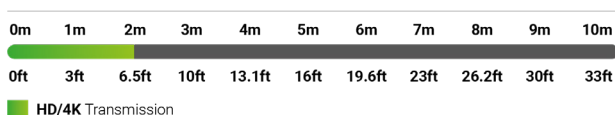

In the Box

- 1x EXP-CAB-HAOC-2, EXP-CAB-HAOC-4, EXP-CAB-HAOC-6 or EXP-CAB-HAOC-8 Active Optical HDMI Cable
- 1x Reusable Cable Ties
- 1x Quickstart Guide (This Document)

Optical HDMI Cable Performance Guide