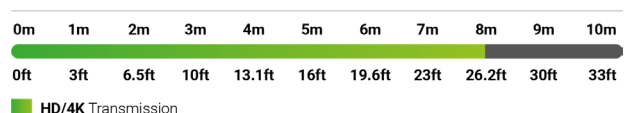

# Specifications

Transmission					
Transmission Encoding	Uncompressed AOC				
End to End Latency	10µs				
Maximum Transmission Bit Rate	24 Gbps (4-core, 6Gbps per lane)				
Video					
HDMI	v2.0b) TMDS   600MHz Maximum   (v2.1) FRL (Fixed Rate Link)   16b/18b encoding				
Input	1x HDMI: 19-pin type A Male				
Output	1x HDMI: 19-pin type A Male				
Maximum Data Rate	22.28 Gbps				
Video Resolution (Max)		EXP-CAB-HAOC-2	EXP-CAB-HAOC-4	EXP-CAB-HAOC-6	EXP-CAB-HAOC-8
	1920 x 1080p @120Hz				
	2560 x 1440p @144Hz				
	3840 x 2160p @60Hz 10bit HDR 4:2:0	2m/6.6ft	4m/13.0ft	6m/19.6ft	8m/26.3ft
	3840 x 2160p @60Hz 12bit HDR 4:2:2				
	3840 x 2160p @60Hz 10bit HDR 4:4:4				
3840 x 2160p @60Hz 10bit HDR RGB					
5120 x 2880p @30Hz 10bit HDR 4:4:4					
Supported Standards	DCI   RGB   Static HDR   HDR10+   Dolby Vision   HLG   SL-HDR1   PQ   BT.2020   BT.2100				
Audio					
Audio Formats	2ch PCM   Multichannel LPCM   DTS-X   Dolby Atmos				
Maximum Sampling Rate	192KHz				
Maximum Audio Channels	32				
Audio Return Channel (ARC)	Supported				
Communication and Control					
HDCP	Pass-through, 2.3 Supported				
EDID	Pass-through, RX>TX				
Ethernet	100Mbps Supported				
Consumer Electronics Control (CEC)	Supported				
Auto Low Latency Mode (ALLM)	Supported				
Variable Refresh Rate (VRR)	Supported				
Installation Restrictions					
Max Bend Radius	2cm				
Max Pull Tension	15kg/33lbs				
Orientation	Uni-directional - Observe signal flow direction prior to installation				
Power					
Power Supply	Passive 4.5v~5.5v VCC (From Connected Source)				
Max Power Consumption	250mW				
Environmental					
Operating Temperature	14°F ~ 122°F (-10°C ~ 50°C)   10% ~ 90%, non-condensing				
Storage Temperature	-4°F to ~ 140°F (-20°C ~ +60°C)   10% ~ 90%, non-condensing				
Maximum BTU	0.85 BTU/hr				
Impact	Low, free from single use plastic				
Dimensions and Weight (Connector Housing)					
Height	9mm/0.36in				
Width	19.8mm/0.78in				
Depth	39.5mm/1.56in				
Weight	NA				
Cable Length (Connector to Connector)	EXP-CAB-HAOC-2	EXP-CAB-HAOC-4	EXP-CAB-HAOC-6	EXP-CAB-HAOC-8	
	2m/6.6ft	4m/13.0ft	6m/19.6ft	8m/26.3ft	
Regulatory					
Safety and Emission	CE   FCC   RoHS				