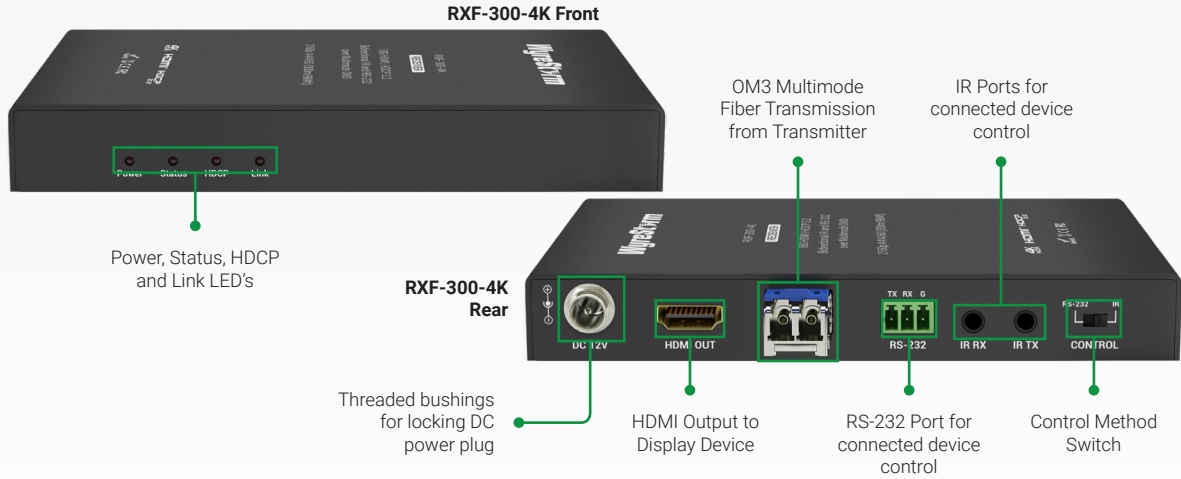

18Gbps HDMI-Over-MultiMode Fiber Receiver (2160p 4:4:4/60: 300m/984ft | 1080p: 300m/984ft)

RXF-300-4K

WyreStorm

Specification Sheet

4K HDR **HDMI** **2160p 4:4:4 60** **HDCP 2.2**

WyreStorm - Because the Technology Matters.

Introduction

Fiber transmission has long been the holy grail of sending high bandwidth data over long distances but its cost and demanding termination & installation criteria have put many people off. Now with the H2XC matrix platform offering perfect lossless transmission of 2160p 4:4:4/60 content over distances of nearly 1000ft, it's the perfect time to embrace optical transmission and let there be light!

Key Features

- Perfect for long distance transmission in environments with high-levels of EM or RF interference
- Reliable optical-HDMI conversion over distance using duplex OM3 cable
- 4K UHD signals up to 300m/984ft (2160p 4:4:4 60Hz 8-bit)
- Supports HDMI2.0 video standard up to 18Gbps
- Compatible with HDR standards including HDR-10, HDR-10+, HLG and Dolby Vision (Dolby Vision supported up to 30Hz)
- HDCP 2.2 compatible
- Passes IR or RS-232 control signals bidirectionally
- RS-232 port for routed 2-way serial communication
- LED indication for HDCP presence within signal and transmission link between devices
- Ventilated steel chassis
- Compact design for convenient and unobtrusive installation
- Wall mounting brackets and IR accessories included