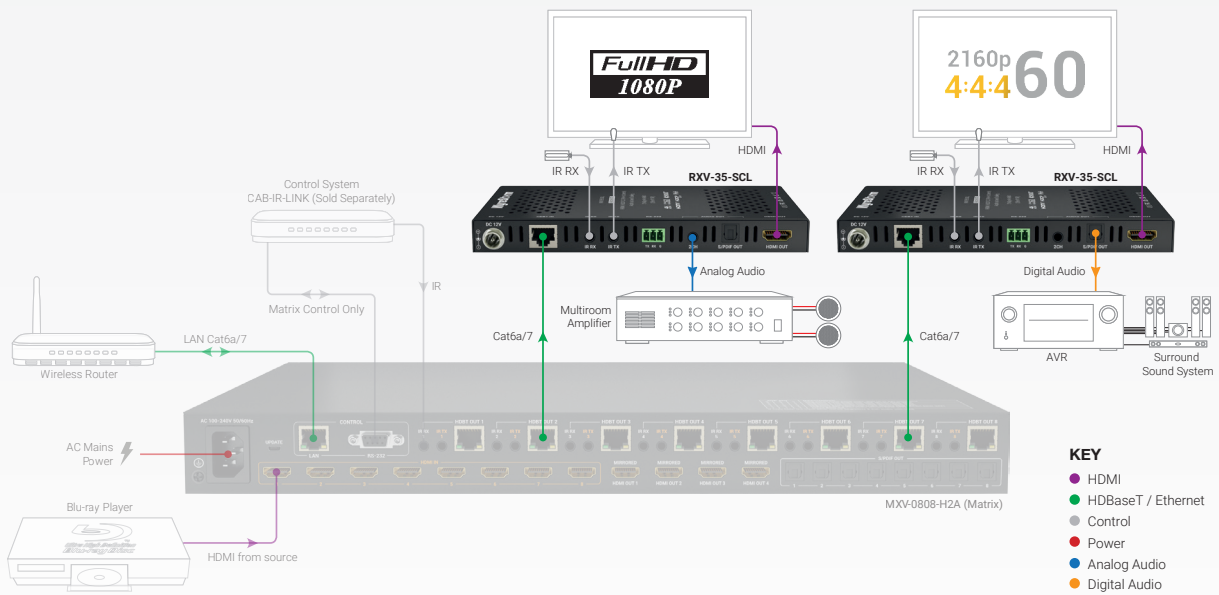

Right Product for the Right Application.

Note: WyreStorm reserves the right to change product specification, appearance or dimensions of this product at any time without prior notice.