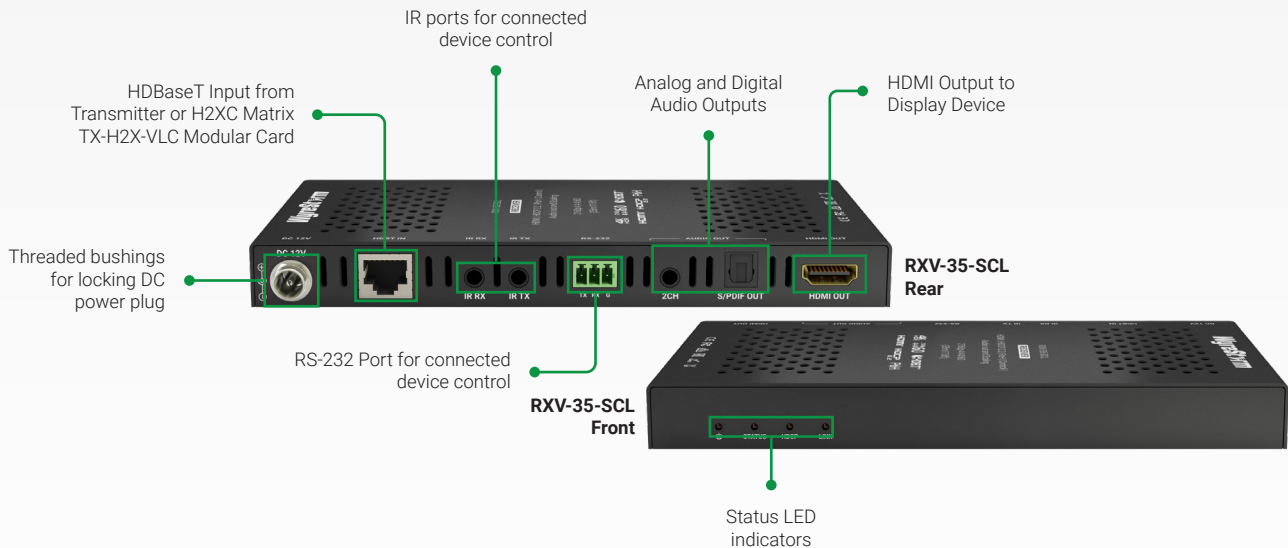

4K HDR 4:4:4 60Hz HDBaseT™ Receiver with Scaling, HDR Conversion & 2ch/S/PDIF Audio Breakout & PoH (4K: 35m/115ft)

RXV-35-SCL

WyreStorm®

Specification Sheet

WyreStorm - Because the Technology Matters.

Introduction

18Gbps HDBaseT receiver for the standard MXV series matrix switchers. The RXV-35-SCL features a powerful scaler that can convert 4K UHD and HDR content to a 1080p non-HDR display to maximize compatibility. The receiver also features a 2ch and digital S/PDIF audio breakout for easy external audio distribution.

Key Features

- Uses WyreStorm's proprietary compression technology for lossless transmission of 4K HDR content, without latency
- Scales 4K UHD and HDR source content to 1080p non-HDR displays
- Reliable HDBaseT-HDMI conversion over distance using single Cat6 cable
- 4K UHD signals up to 35m/131ft (2160p 4:4:4 60Hz 8-bit) and 2K signals up to 70m/230ft (1200p 60Hz 16-bit)
- Supports HDMI2.0 video standard up to 18Gbps
- Compatible with HDR standards including HDR-10, HDR-10+, HLG and Dolby Vision (Dolby Vision supported up to 30Hz)
- Class B HDBaseT supporting the transmission of video, multichannel audio, bidirectional control and PoH
- Powered remotely via PoH from MXV matrix
- HDCP 2.2 compatibility
- Bidirectional IR supported with both IR TX & RX ports
- RS-232 port for routed 2-way serial communication
- LED indication for HDCP presence within signal and transmission link between devices
- Ventilated steel chassis
- Conforms to IEEE-568B standards
- Compact design for convenient and unobtrusive installation
- Wall mounting brackets and IR accessories included

In the Box

1x RXV-35-SCL Receiver
2x Mounting Brackets
1x IR Emitter
1x IR Receiver

1x 3-pin Terminal Block
12V DC 1A Power Supply (US/UK/EU/AU)
1x Quickstart Guide