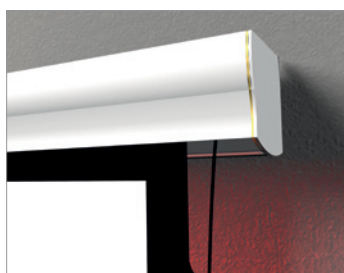

Wave Tensioned

The new ScreenLine tensioned screen.

From the project which has represented the breakthrough in motorized screens design here is the tensioned version: the projection surface is provided with a lateral tensioning system ensuring perfect flatness of the fabric which will remain constant under any intense usage and over the years.

The projection surface deploys at a set distance from the wall behind, thus leaving enough space to conceal a picture or even a plasma TV set.

All the other functioning characteristics of WAVE models remain the same: elegance, easy mounting, possibility to equip with a RGB LED back lighting system.

Technical details

Screen characteristics

- 90° rear angle for better ceiling installation
- hidden fixing brackets
- supporting surface for L-C-R loudspeakers
- prearranged groove for audio cables
- RGB LED back lighting compatible with all home automation control systems (on request)
- front surface drop in order to improve flatness
- motor on the right side
- white tensioning on request
- custom features
- particularly silent motor available on request up to 300 cm base