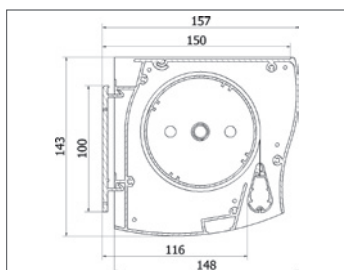

Technical details

Screen characteristics

- 90° rear angle for better ceiling installation
- hidden fixing brackets
- supporting surface for L-C-R loudspeakers
- prearranged groove for audio cables
- RGB LED back lighting compatible with all home automation control systems (on request)
- front surface drop in order to improve flatness
- motor on the right side
- white tensioning on request
- custom features
- particularly silent motor available on request up to 300 cm base

Available fabrics

- White Ice
- Home Vision
- Microperforated
- Grey High Contrast
- Coral retro-projection

Reference page 6-7

Available sizes chart

Mod	20 cm drop		50 cm drop		50 cm drop		Encumbrance L (cm)	kg
	B x H (cm)	D	B x H (cm)	D	B x H (cm)	D		
170	170 x 127	084"	170 x 106	079"	170 x 96	077"	198	20
183	183 x 137	090"	183 x 114	085"	183 x 103	083"	211	21
203	203 x 152	100"	203 x 127	094"	203 x 114	092"	231	23
213	213 x 160	105"	213 x 133	099"	213 x 120	096"	241	23
223	223 x 167	109"	223 x 139	104"	223 x 125	101"	251	24
244	244 x 183	120"	244 x 153	113"	244 x 137	110"	272	25
274	274 x 206	135"	274 x 171	127"	274 x 154	124"	302	27
305	305 x 229	150"	305 x 191	142"	305 x 172	138"	333	28
335	335 x 251	165"	335 x 209	156"	335 x 189	151"	363	33
366	366 x 274	180"	366 x 229	170"	366 x 206	165"	394	35
406	406 x 305	200"	406 x 254	188"	406 x 228	183"	434	37