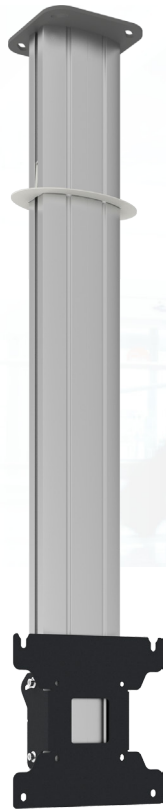

MOUNTING INSTRUCTIONS

072.8X00-122 Ceiling mount light series incl. bracket

MOUNTING INSTRUCTIONS

MOUNTING INSTRUCTIONS

MOUNTING INSTRUCTIONS

MOUNTING INSTRUCTIONS

01

02

03

MOUNTING INSTRUCTIONS

MOUNTING INSTRUCTIONS

04

05

06

MOUNTING INSTRUCTIONS

MOUNTING INSTRUCTIONS

07

08

MOUNTING INSTRUCTIONS

MOUNTING INSTRUCTIONS

09 VESA 200!

10 VESA 100!

11

CONTACT