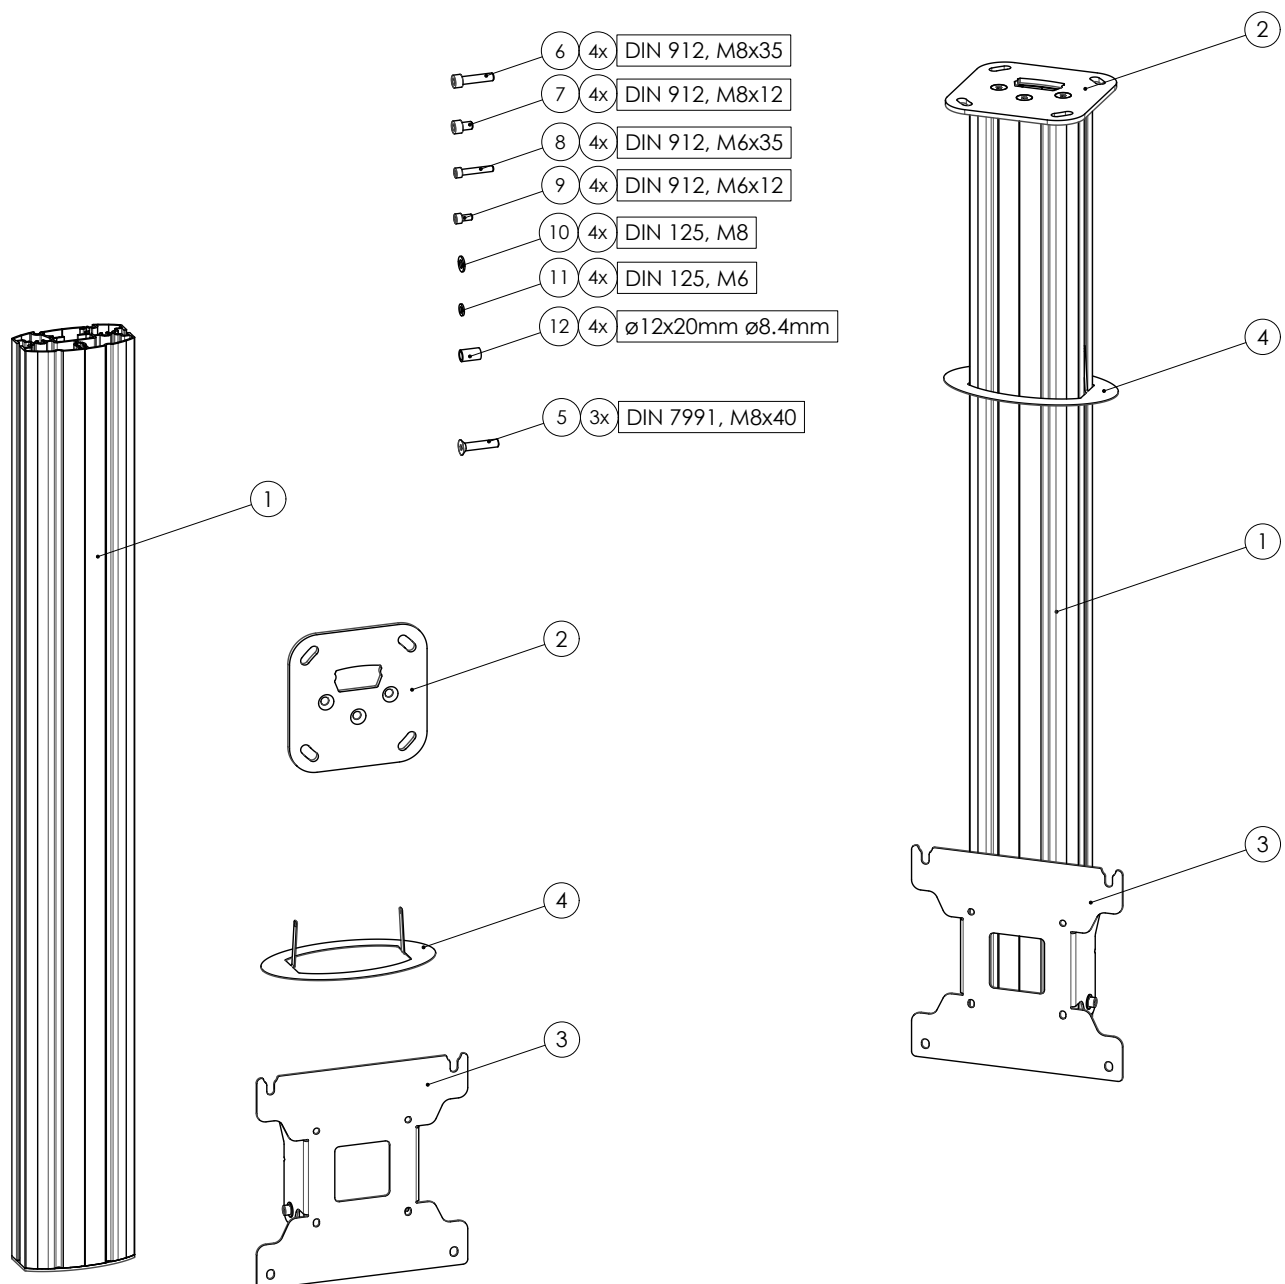

MOUNTING INSTRUCTIONS

072.8X00-122 Ceiling mount light series incl. bracket

MOUNTING INSTRUCTIONS

MOUNTING INSTRUCTIONS

MOUNTING INSTRUCTIONS

MOUNTING INSTRUCTIONS

01

02

03

MOUNTING INSTRUCTIONS

MOUNTING INSTRUCTIONS

04

05

06

MOUNTING INSTRUCTIONS

MOUNTING INSTRUCTIONS

07

08

MOUNTING INSTRUCTIONS

MOUNTING INSTRUCTIONS

09 VESA 200!

10 VESA 100!

11

CONTACT