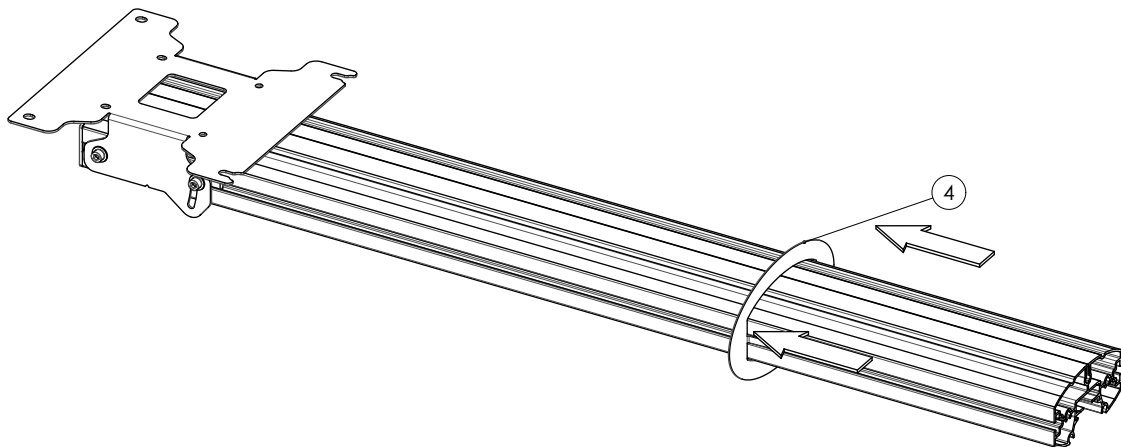

MOUNTING INSTRUCTIONS

072.8X00-122 Ceiling mount light series incl. bracket

MOUNTING INSTRUCTIONS

MOUNTING INSTRUCTIONS

MOUNTING INSTRUCTIONS

MOUNTING INSTRUCTIONS

01

02

03

MOUNTING INSTRUCTIONS

MOUNTING INSTRUCTIONS

04

05

06

MOUNTING INSTRUCTIONS

MOUNTING INSTRUCTIONS