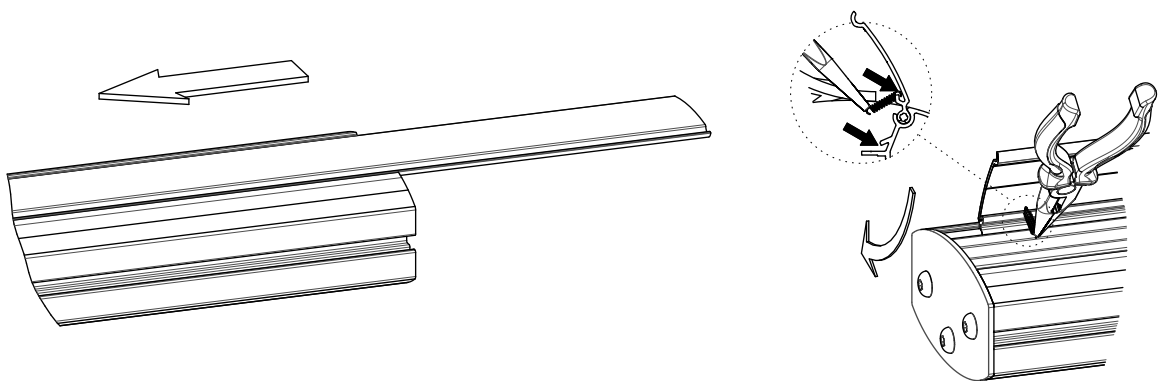

MOUNTING INSTRUCTIONS

MOUNTING INSTRUCTIONS

04