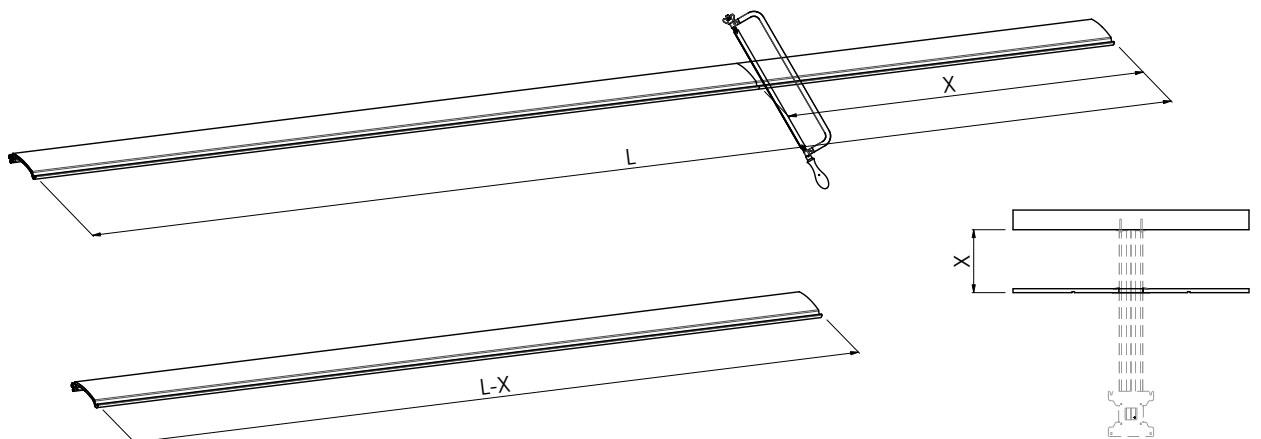

MOUNTING INSTRUCTIONS

MOUNTING INSTRUCTIONS

01

02

03