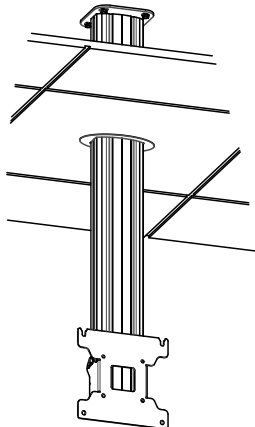

MOUNTING INSTRUCTIONS

072.8X00-122 Ceiling mount light series incl. bracket

MOUNTING INSTRUCTIONS

MOUNTING INSTRUCTIONS

MOUNTING INSTRUCTIONS

MOUNTING INSTRUCTIONS

01

02

03

MOUNTING INSTRUCTIONS

MOUNTING INSTRUCTIONS

04

05

06

MOUNTING INSTRUCTIONS

MOUNTING INSTRUCTIONS

07

08

MOUNTING INSTRUCTIONS

MOUNTING INSTRUCTIONS

09 VESA 200!

10 VESA 100!

11

CONTACT