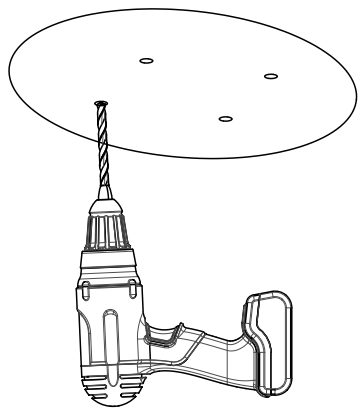

MOUNTING INSTRUCTIONS

MOUNTING INSTRUCTIONS

07

08