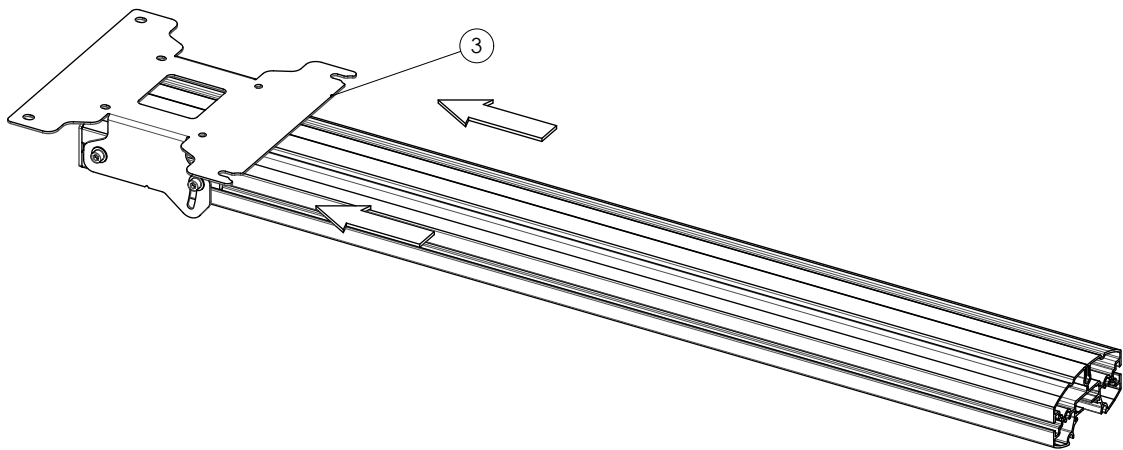

MOUNTING INSTRUCTIONS

072.8X00-122 Ceiling mount light series incl. bracket

MOUNTING INSTRUCTIONS

MOUNTING INSTRUCTIONS

MOUNTING INSTRUCTIONS

MOUNTING INSTRUCTIONS

01

02

03

MOUNTING INSTRUCTIONS

MOUNTING INSTRUCTIONS

04

05

06

MOUNTING INSTRUCTIONS

MOUNTING INSTRUCTIONS