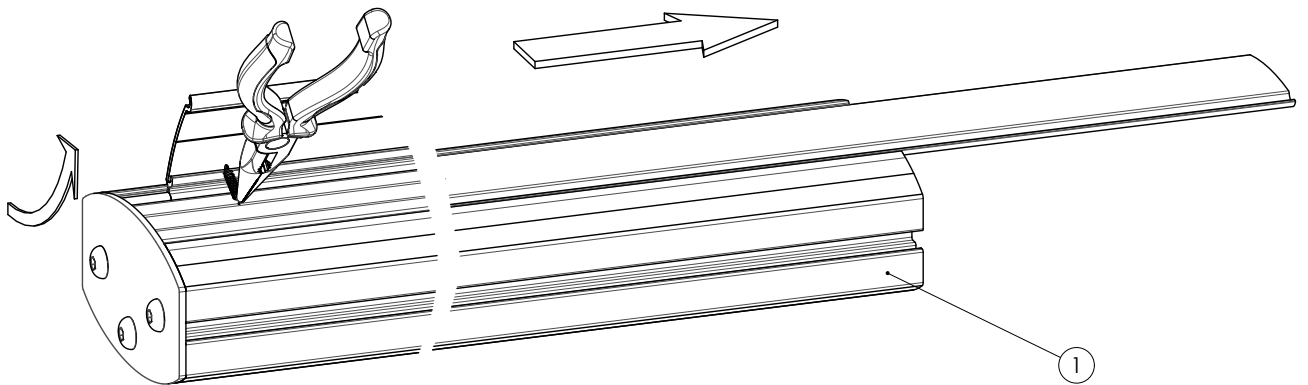

MOUNTING INSTRUCTIONS

072.8X00-122 Ceiling mount light series incl. bracket

MOUNTING INSTRUCTIONS

MOUNTING INSTRUCTIONS

MOUNTING INSTRUCTIONS

MOUNTING INSTRUCTIONS

01

02