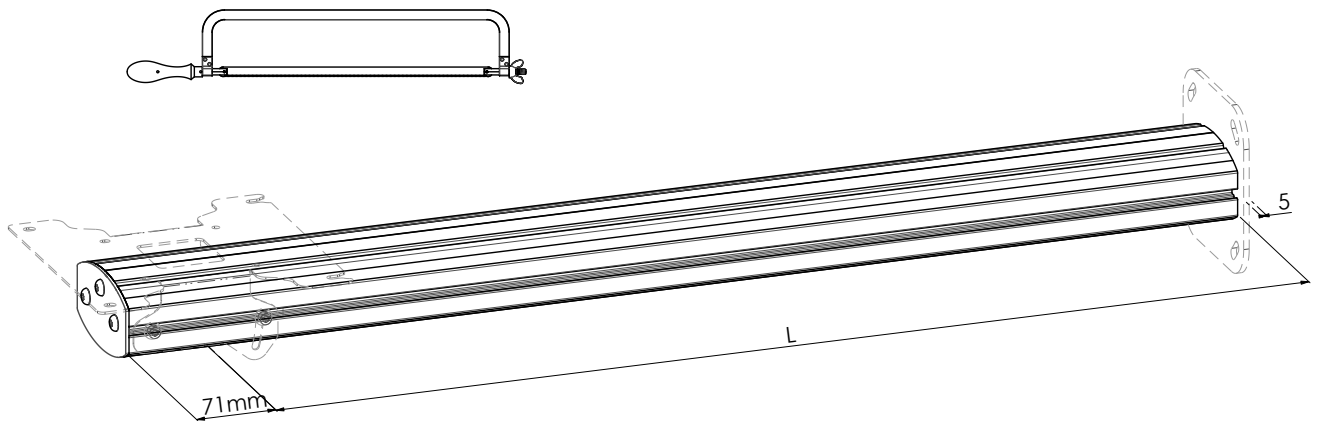

MOUNTING INSTRUCTIONS

072.8X00-122 Ceiling mount light series incl. bracket

MOUNTING INSTRUCTIONS

MOUNTING INSTRUCTIONS

MOUNTING INSTRUCTIONS

MOUNTING INSTRUCTIONS

01

02