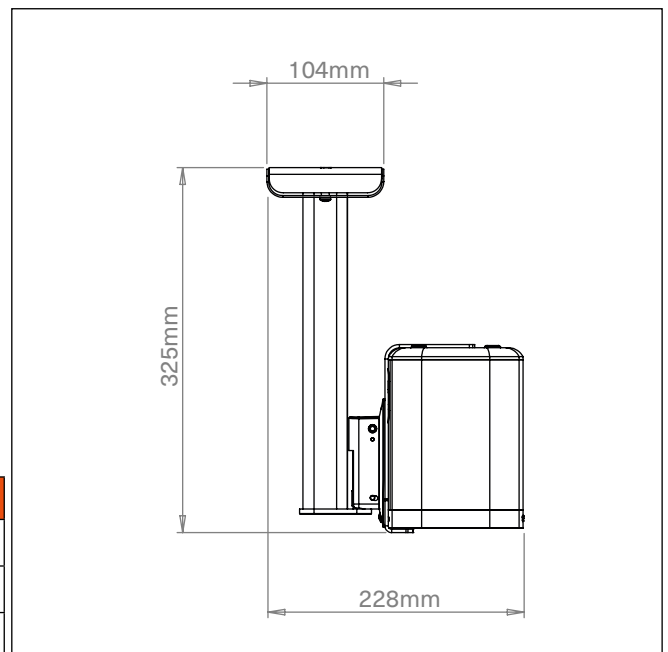

Ceiling Mount for Sonos One, One SL and Play:1

- Precision engineered in high grade steel.
- Enables you to hold the speaker below the ceiling in the perfect sound location.
- Perfect for residential and commercial locations such as bars and gyms.
- Swivels 80° (40° right, 40° left) and tilt 15° down.
- Speaker can be mounted inverted for access to controls such as Sonos One microphone for smart home devices.
- Quick and easy installation.
- Available in black and white matching colour of Sonos speakers.
- Clever cable routing to ceiling.

MILLIMETRES/KILOGRAMS	HEIGHT	WIDTH	DEPTH	WEIGHT	
Product Size	325	104	228	1.200	
MILLIMETRES/KILOGRAMS	QTY	LENGTH	WIDTH	HEIGHT	WEIGHT
Carton	1	370	170	125	1.430
Country of Origin	UK				
Carton Contents:	Ceiling Mount, Instructions				