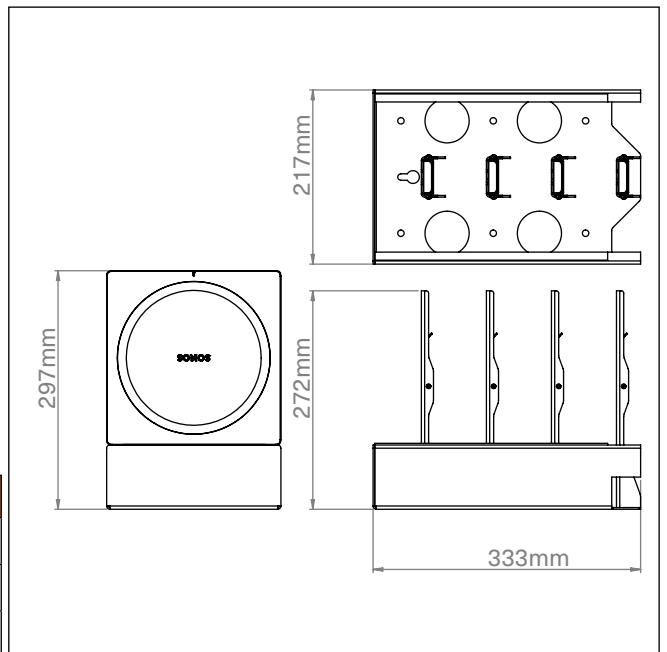

Premium Dock for 4 x Sonos Amp

- Precision engineered in high grade steel.
- Enables you to hold up to four Sonos Amps securely.
- Can be wall or desk mounted.
- Can be mounted at the bottom of a cabinet.
- Quick, easy installation.
- Available in black to match the Sonos Amp.
- Clever cable management.

MILLIMETRES/KILOGRAMS	HEIGHT	WIDTH	DEPTH	WEIGHT	
Product Size	272	217	333	3.240	
MILLIMETRES/KILOGRAMS	QTY	LENGTH	WIDTH	HEIGHT	WEIGHT
Carton	1	346	238	308	3.860
Country of Origin	UK				
Carton Contents:	Dock, Bolts, Instructions				