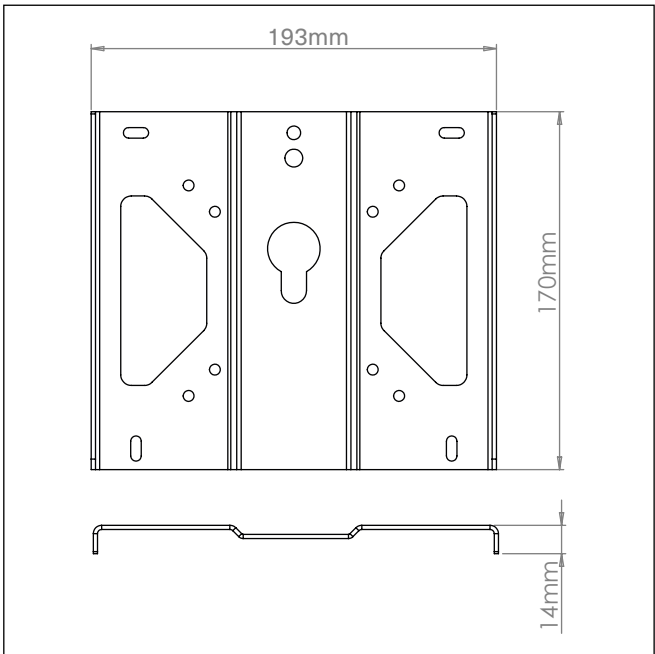

# Premium Wall Mount for Sonos Amp

- Precision engineered in high grade steel.
- Enables you to securely hold the Sonos Amp on a wall.
- Uses VESA mounts to fit to rear of TV.
- Quick and easy installation.
- Available in black to match the Sonos Amp.

MILLIMETRES/KILOGRAMS	HEIGHT	WIDTH	DEPTH	WEIGHT	
Product Size	170	193	14	0.305	
MILLIMETRES/KILOGRAMS	QTY	LENGTH	WIDTH	HEIGHT	WEIGHT
Carton	1	244	182	100	0.820
Country of Origin	UK				
Carton Contents:	Wall Mount, Instructions				